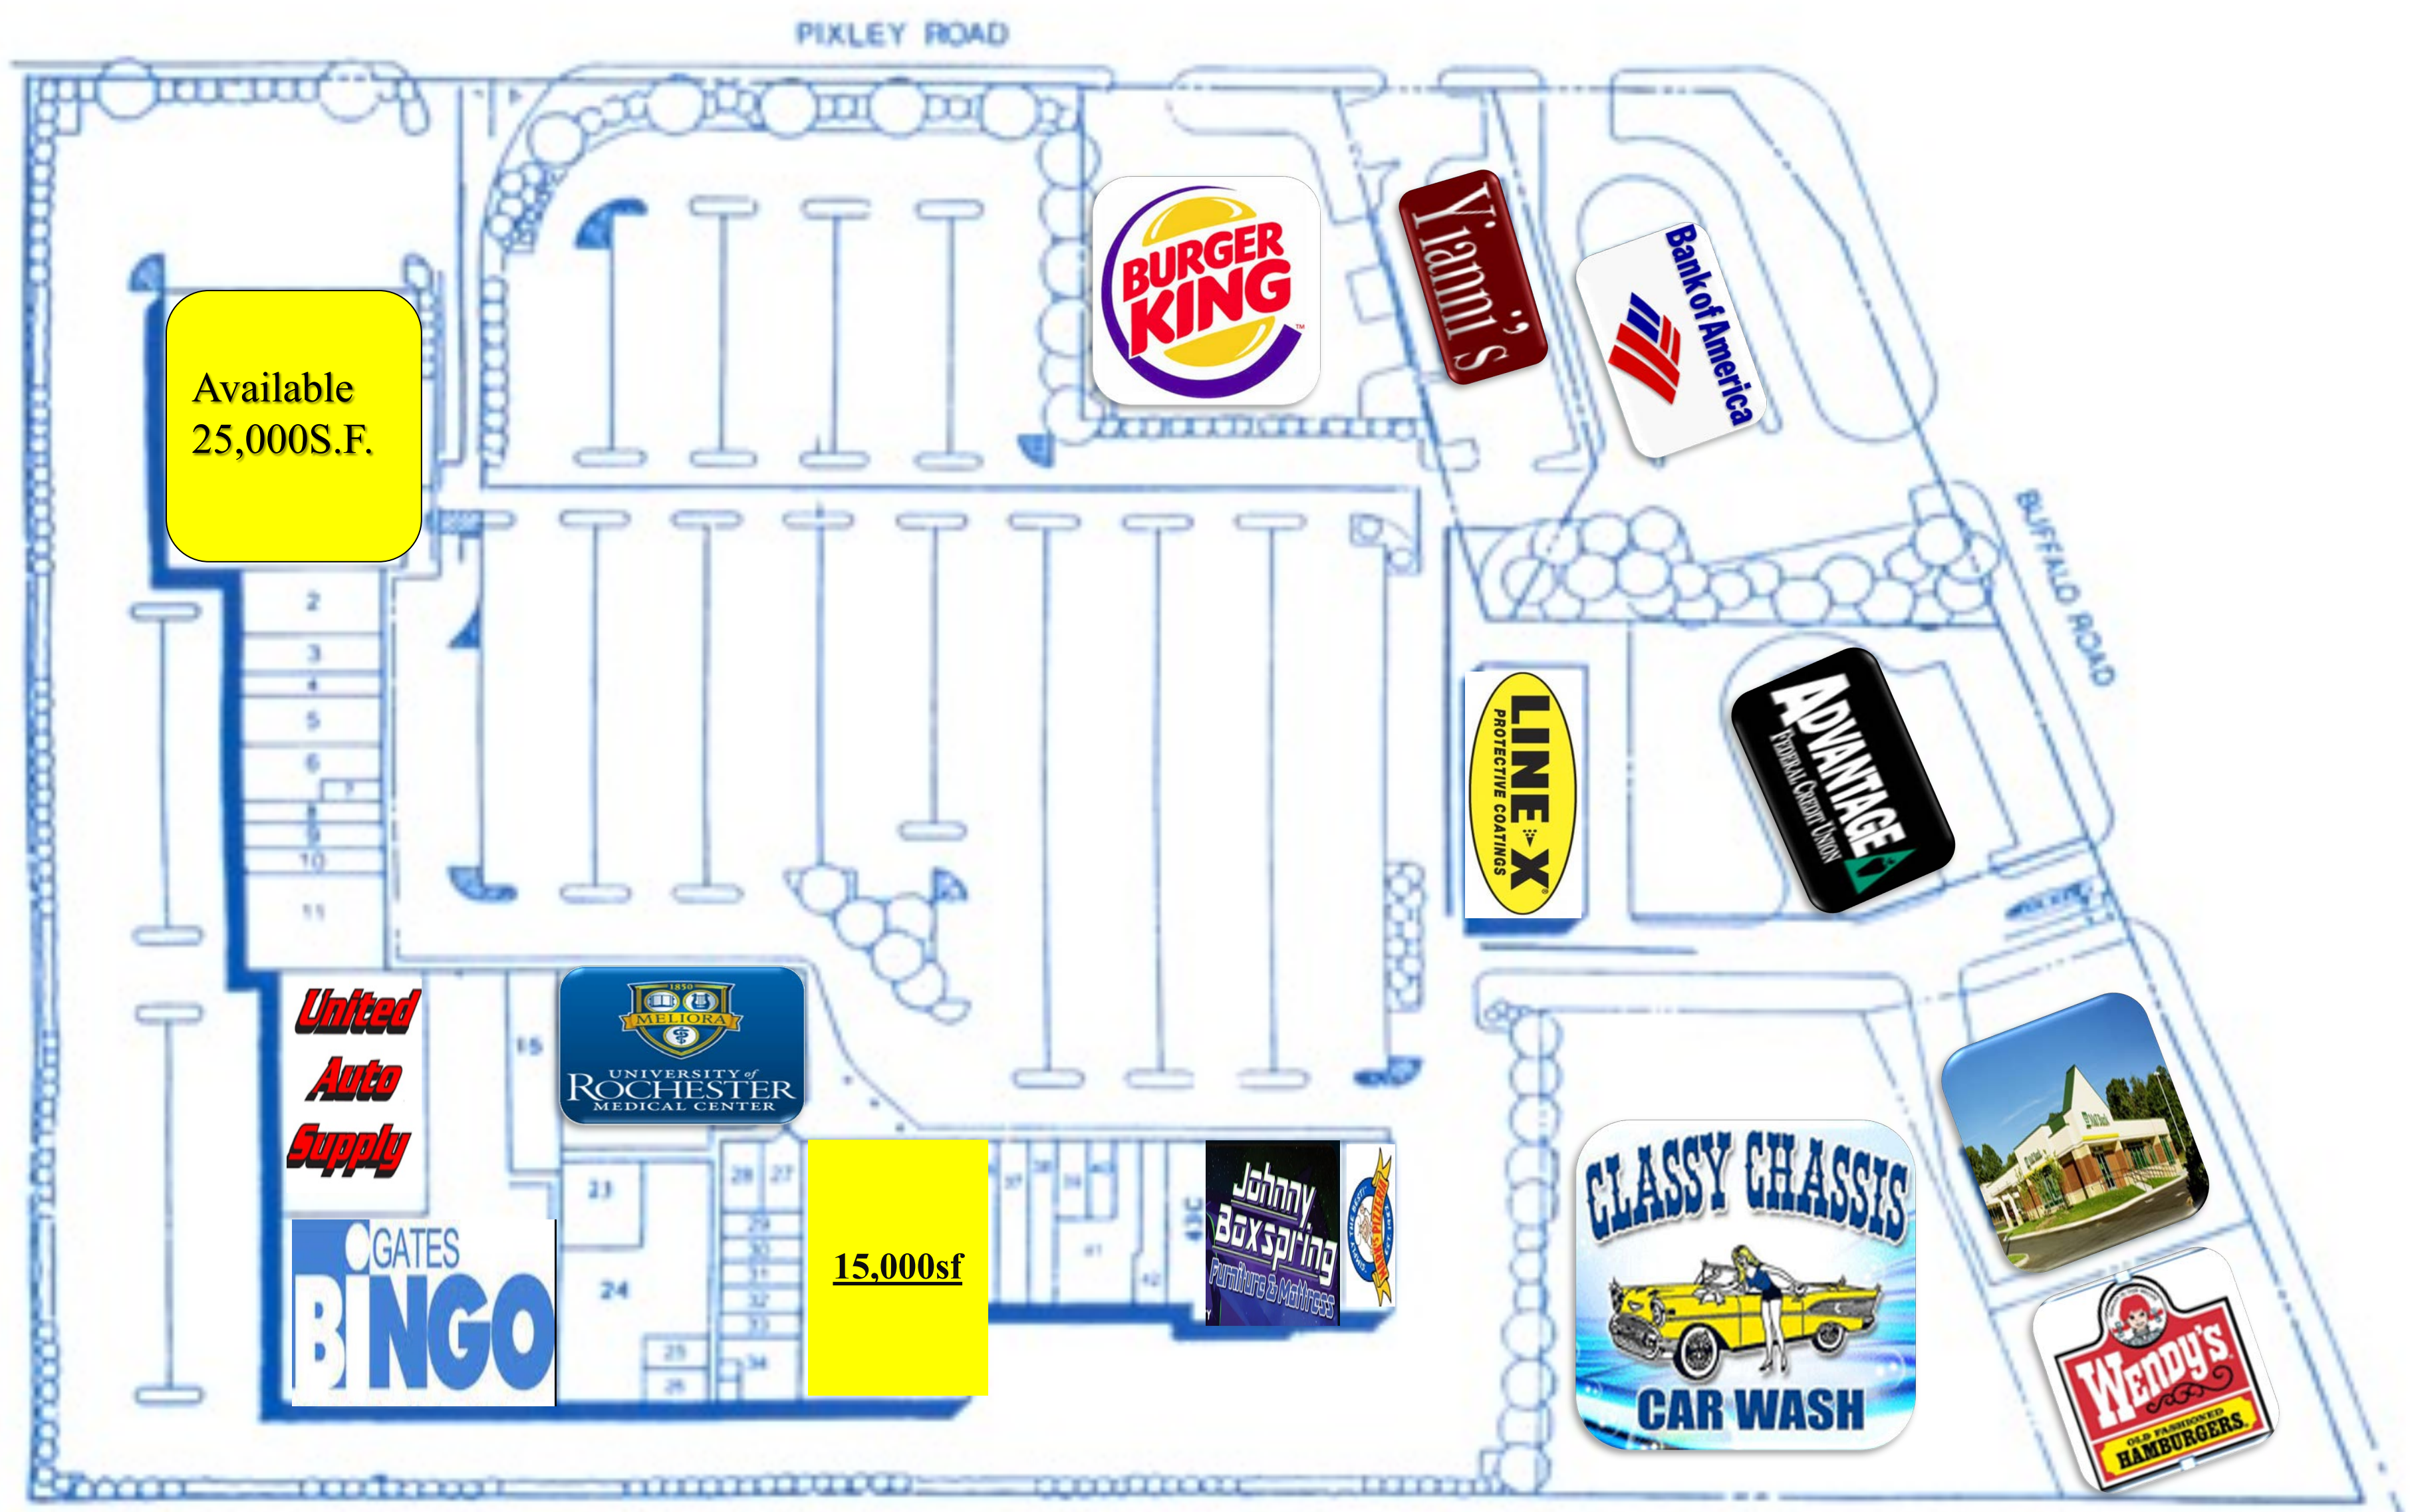

WESTMAR PLAZA

Rochester New York

Buffalo Road and Pixley Road Rochester, New York 14624

	5 mi Ring	10 mi Ring	20 mi Ring
Population:	169,598	527,441	791,903
Households:	63,229	209,121	308,766
Average Income:	\$52,824	\$59,509	\$68,491
GLA:	161,150		
Parking:	876 Spaces		
Availability:	Anchor Space, In-Line Stores		